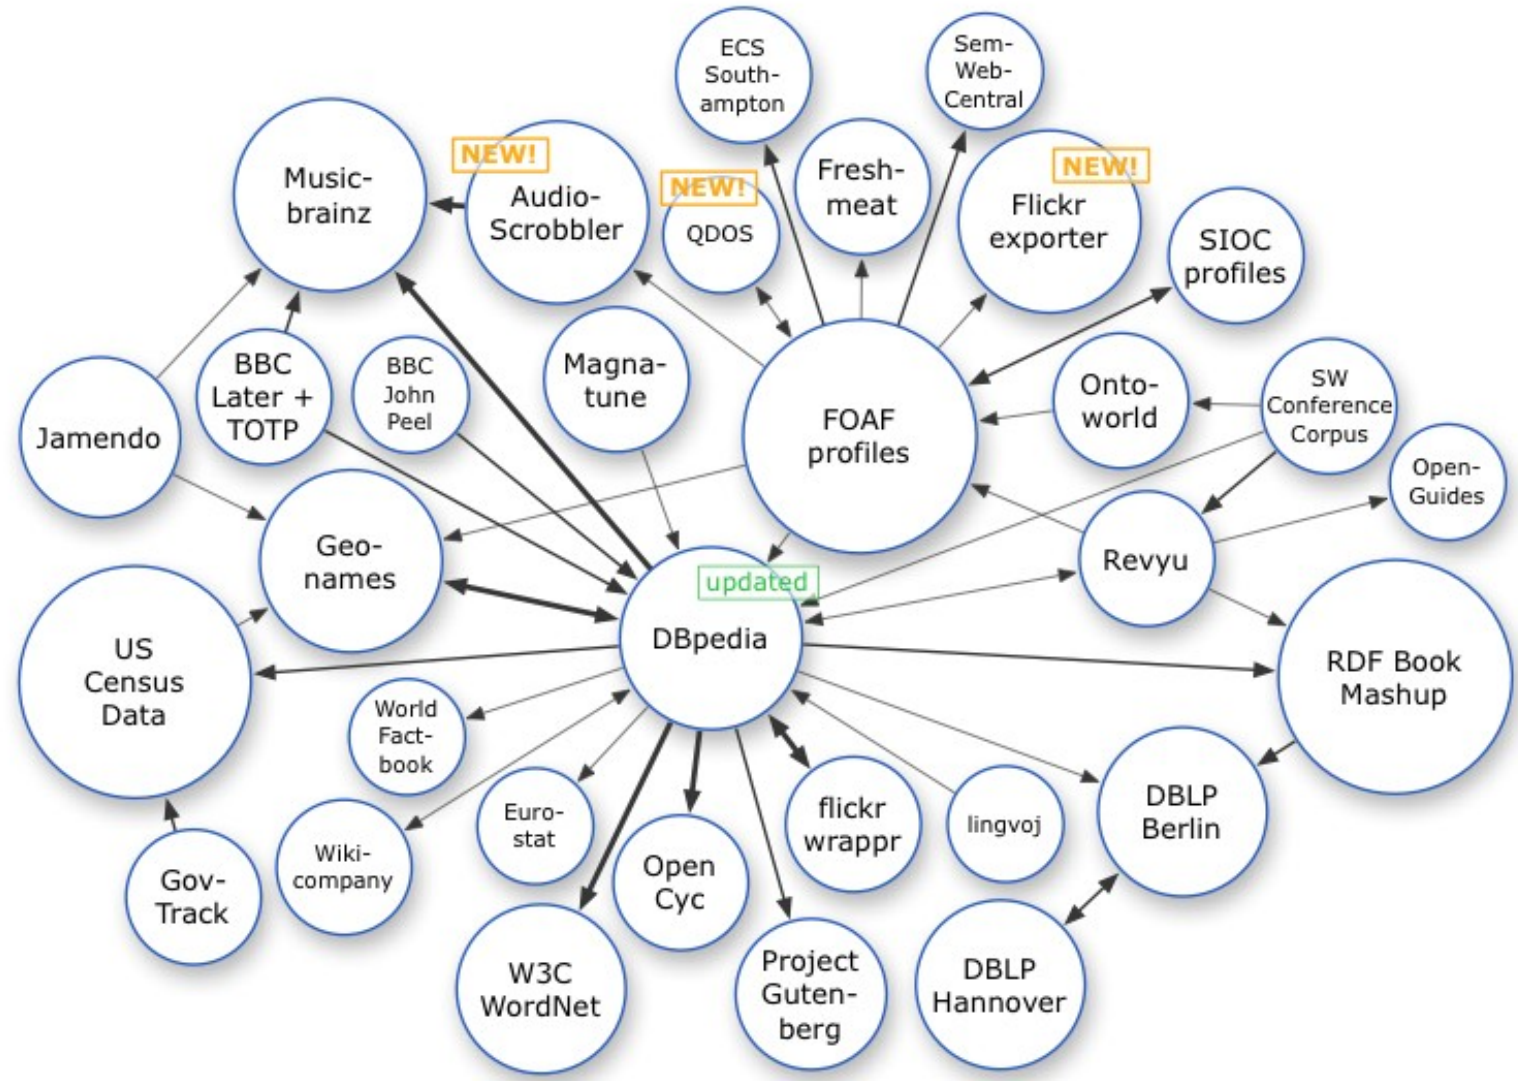

Linked Data and the Semantic Web

Tom Heath
Researcher, Platform Division

BBC, London, 14 March 2008

Overview

- From Web of Documents to Web of Data
- Linked Data Principles and Semantic Web Technologies
- The Linking Open Data Project

Linked Data - Reusable Data Integration

- Principles:
 1. Assign URIs to all sorts of things, not just to documents
 2. Use HTTP URIs, so people can look these things up
 3. When people look things up, provide useful info in RDF
 4. Use RDF to link to other data sets, so people can discover related information

Commercial Break

- The Talis Platform
- <http://www.talis.com/platform>

The Linking Open Data Project

- Background:
 - A community effort to bootstrap the Web of Data
 - Founded February 2007
 - Participants from universities and companies
- Approach:
 - Take existing open data sets
 - Make them available on the Web according to Linked Data principles

The LOD "Cloud" – May 2007

As of May 2007

The LOD "Cloud" – Feb 2008

Opportunities

- Make your *data* a first class citizen of the Web

Further Reading

- <http://linkeddata.org/>

shared innovation