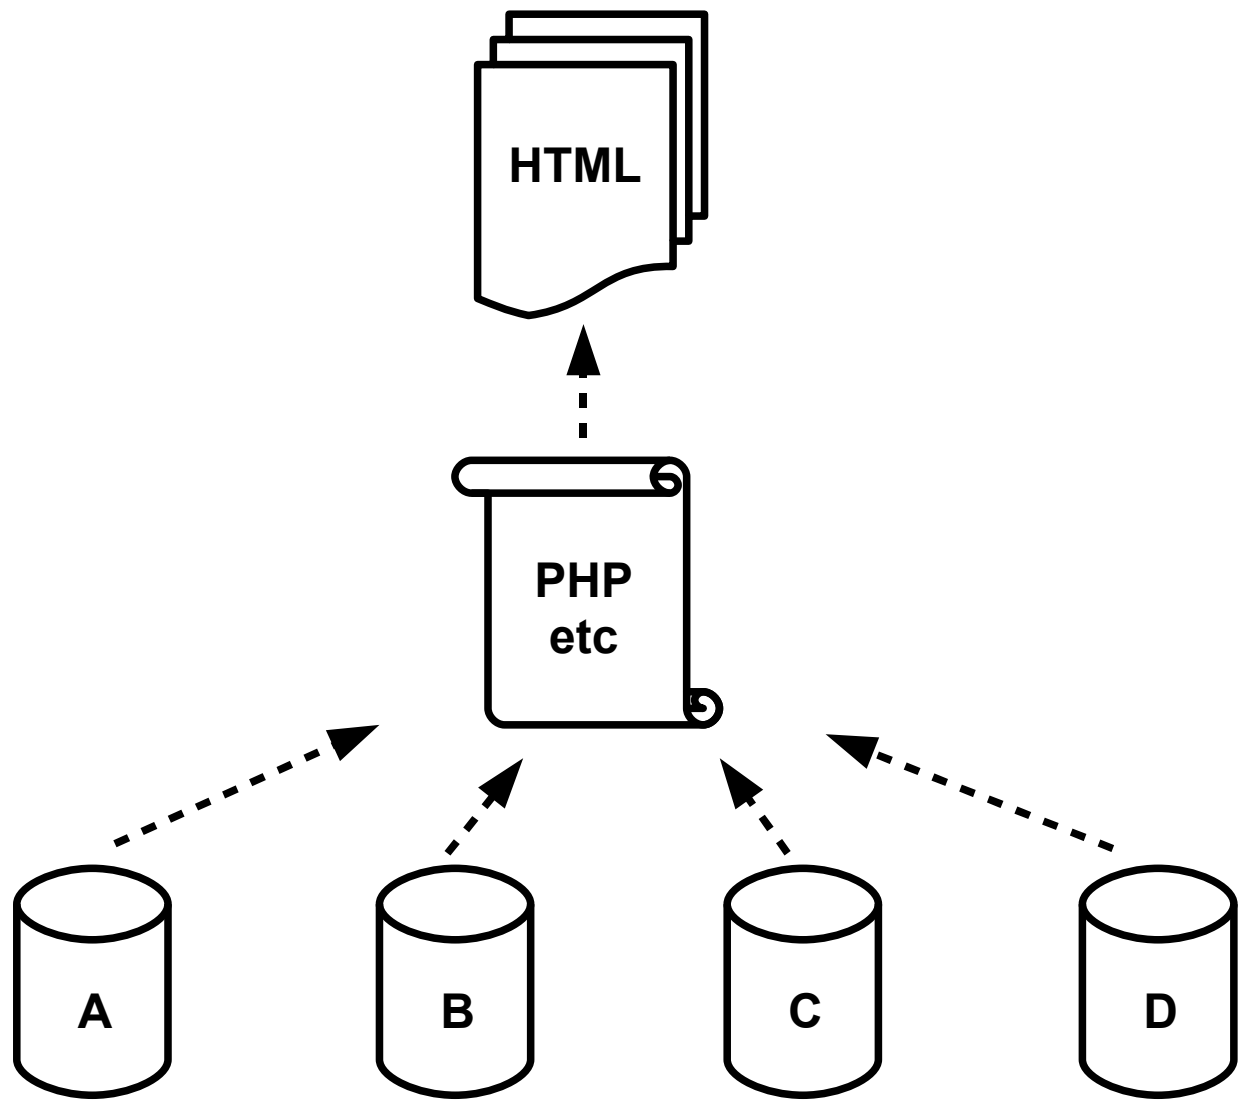

Linked Data and the Semantic Web

Tom Heath
Researcher, Platform Division

BBC, London, 14 March 2008

Overview

- From Web of Documents to Web of Data
- Linked Data Principles and Semantic Web Technologies
- The Linking Open Data Project

AS AN ACTOR

- ÷ *Fawlty Towers*
- ÷ *The Goon Show*

1975

1954

APIs and Machine-Readable Data

- Manipulation
- Reuse
- Integration
- Engagement

Mashups - One-off Data Integration

Linked Data - Reusable Data Integration

- Goals:
 - Use typed links to connect things in distributed data sets
 - Expose these links to encourage reuse
 - Enable large-scale and ad-hoc mashups, aka "meshups"
 - Add value to your data through network effects

Linked Data - Reusable Data Integration

- Principles:
 1. Assign URIs to all sorts of things, not just to documents
 2. Use HTTP URIs, so people can look these things up
 3. When people look things up, provide useful info in RDF
 4. Use RDF to link to other data sets, so people can discover related information