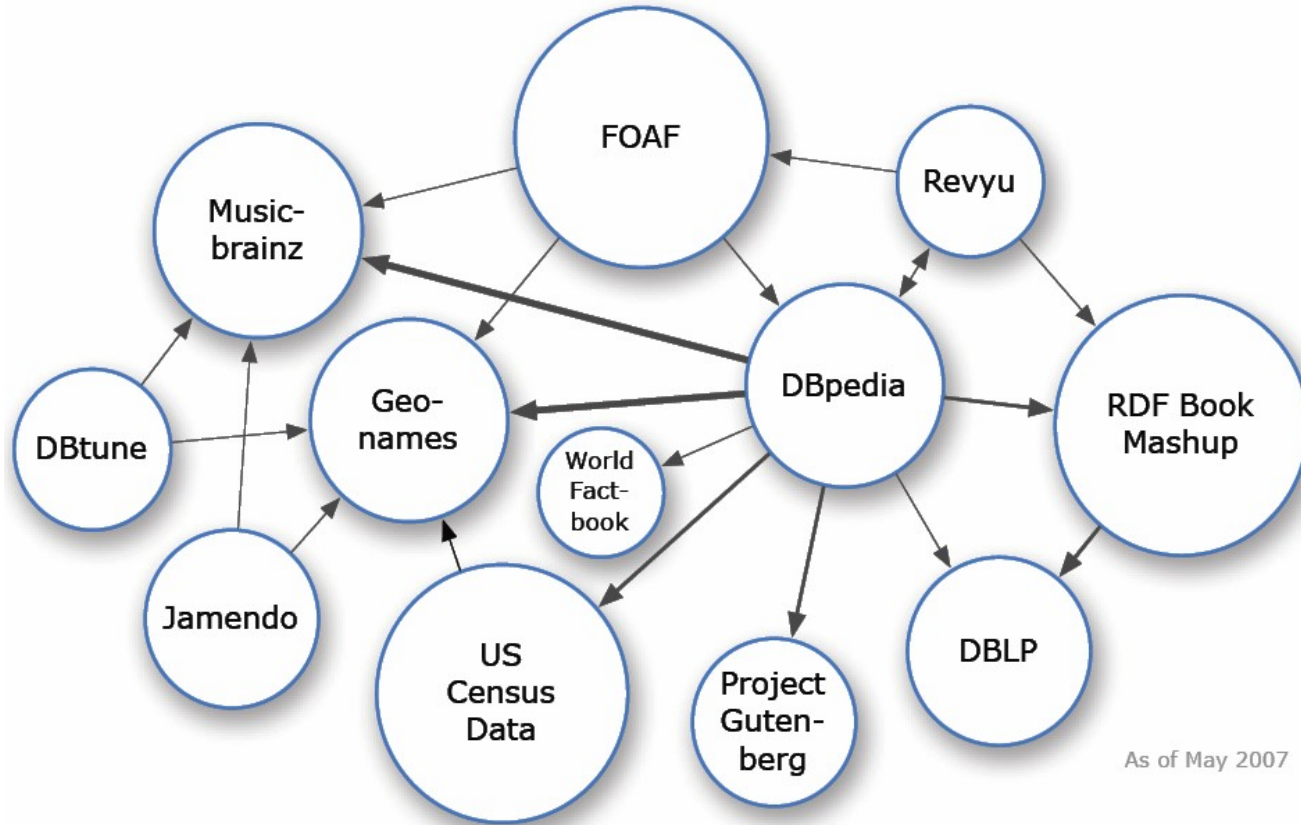

The LOD "Cloud" – May 2007

As of May 2007